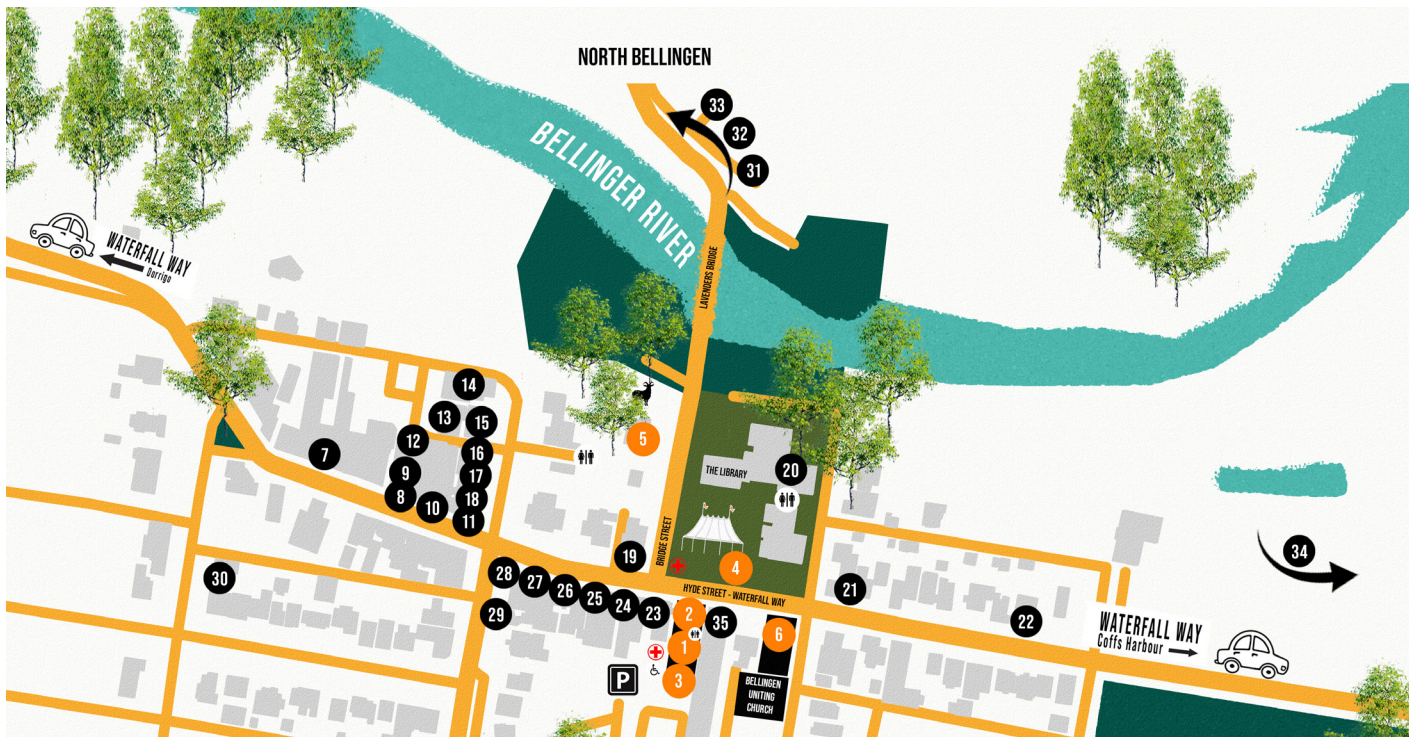

# FESTIVAL MAP

- 1. MAIN HALL | Bellingen Memorial Hall
- 2. TICKET OFFICE | Bellingen Memorial Hall
- 3. STUDIO | Bellingen Memorial Hall
- 4. FRINGE EVENTS | Maam Gaduying (Meeting Place)
- 5. THE STABLES
- 6. THE BOOK WAREHOUSE | St Andrews Church

# OUR PARTNERS & SUPPORTERS

- 1. MAIN HALL | Bellinggen Memorial Hall
- 2. TICKET OFFICE | Bellinggen Memorial Hall
- 3. STUDIO | Bellinggen Memorial Hall
- 4. FRINGE EVENTS | Maam Gaduying (Meeting Place)
- 5. THE STABLES
- 6. THE BOOK WAREHOUSE | St Andrews Church
- 7. Health & Harmony
- 8. The Emporium
- 9. Dervish Gallery
- 10. IGA Bellinggen
- 11. Cardow & Partners Dervish Gallery
- 12. Hearthfire
- 13. Bellinggen Brewing Company
- 14. Kombu
- 15. Charlies at Church
- 16. Swiss Patisserie
- 17. Retrobello
- 18. Coastal Harvest Burger Bar
- 19. Post Office
- 20. Bellinggen Shire Council
- 21. Bellinggen Wellness
- 22. Alchemy
- 23. Bryant McKinnon Lawyers
- 24. Weave Bellinggen
- 25. Vivid
- 26. AWL Leather
- 27. The Kitchen Shop
- 28. State of Embrace
- 29. Fiumé & Amelia + Toby
- 30. Bruno's Mediterranean Kitchen
- 31. Sun Centre Ayurveda
- 32. Lilypad Luxury Cabins
- 33. Levenvale Farm
- 34. Waterfall Way Associates
- 35. Diggers Tavern & Motel